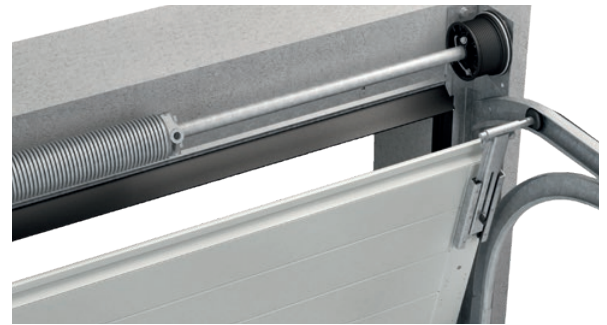

Garage ventilation feature

A practical feature which makes it possible to air the garage without opening the entire door. The interior of the building is fully secure, as only the top panel is tilted.

METRO Smart io and MOTO io automatic operating unit accessories

KEYPAD 2 code keypad

Enables drive unit control in the io-homecontrol technology. The 2-channel code keypad makes it possible to control drive units and radio receivers.