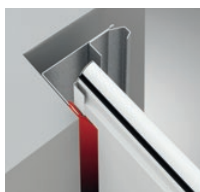

Quality you can trust

Double-lip circumferential gasket effectively improving thermal insulation.