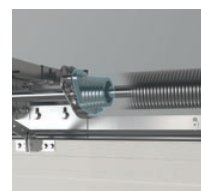

Flexible panel joint seals increase tightness and conceal the hinges.

Overload safety device causes the garage door to automatically stop and reverse if it encounters an obstacle.

Photocells (optional) prevent uncontrolled movement of the door leaf if an obstacle is present within the clear passage.